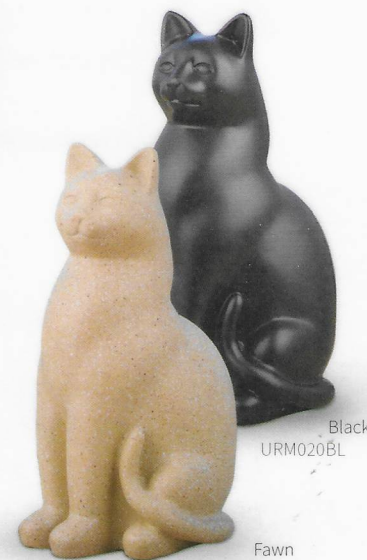

BRASS PLATE WITH
ENGRAVING
PER001

FINISHED BOX URN

Calm, yet ever present, defines both the character of your beloved pet and the beauty of this finished urn.

Cherry URW063C
Natural URW063N

WOOD PHOTO URNS - BLACK

Your pet's photo is lovingly displayed in these wood finished urns. Features a convenient slide out photo insert for easy picture placement.

URW040BL

PAWS OF REMEMBRANCE

Treasure the memory of your pet with a lasting impression of their unique paw print. Encapsulate in a beautiful faux leather display case, your pet's paw print is forever preserved in white clay.

PAW051

COZY CAT URN

Fawn URM020FA
Black URM020BL

ODYSSEY PAW PRINT URNS - MOONLIGHT

URM035

Crimson
Pearl

ODYSSEY DOUBLE PAW KEEPSAKE- RAKU

URM027RA